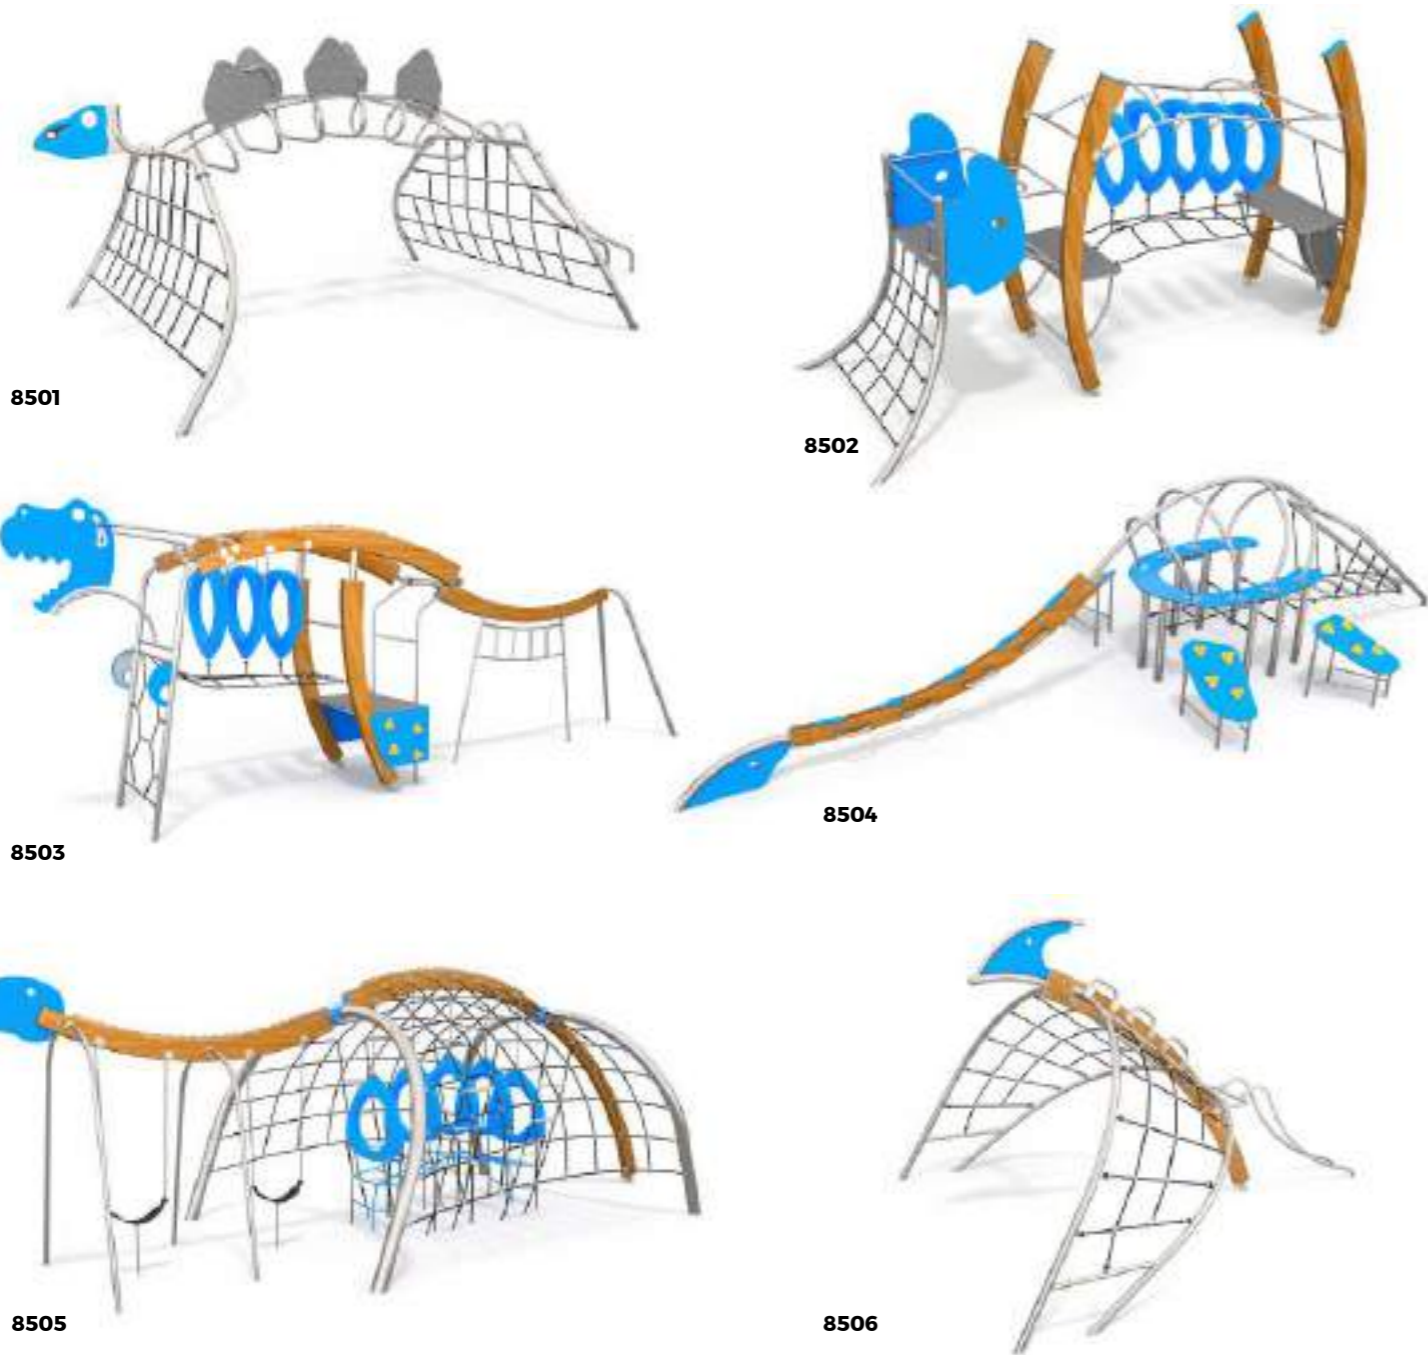

L x W x H cm	L x W cm	H cm		
8501	324 x 623 x 244 cm	624 x 957 cm (50 m²)	200 cm	3 - 12	11
8502	244 x 579 x 313 cm	544 x 879 cm (40 m²)	150 cm	3 - 12	10
8503	866 x 128 x 302 cm	1279 x 593 cm (62 m²)	278 cm	3 - 12	10
8504	846 x 317 x 194 cm	1146 x 617 cm (49 m²)	194 cm	3 - 12	18
8505	905 x 356 x 291 cm	1246 x 718 cm (71 m²)	259 cm	3 - 12	34
8506	439 x 373 x 276 cm	754 x 716 cm (39 m²)	225 cm	3 - 12	8
8507	390 x 393 x 91 cm	690 x 693 cm (38 m²)	91 cm	3 - 12	14
8508	320 x 265 x 355 cm	297 x 750 cm (23 m²)	129 cm	3 - 12	2
8509	285 x 265 x 308 cm	235 x 750 cm (18 m²)	132 cm	3 - 12	4