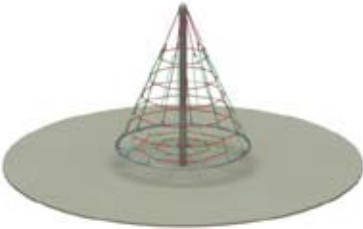

## cone climber 2400

**Age:** 3 - 12 Years

**Description:** Rotating Cone Net

**Capacity:** 7 Users

**Height:** 2.4m

CC3000-1