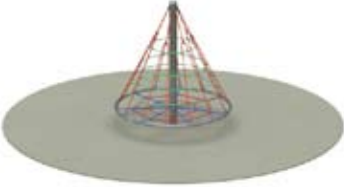

## cone climber 1800

**Age:** 3 - 6 Years

**Description:** Rotating Cone Net

**Capacity:** 5 Users

**Height:** 1.8m

CC2400-1