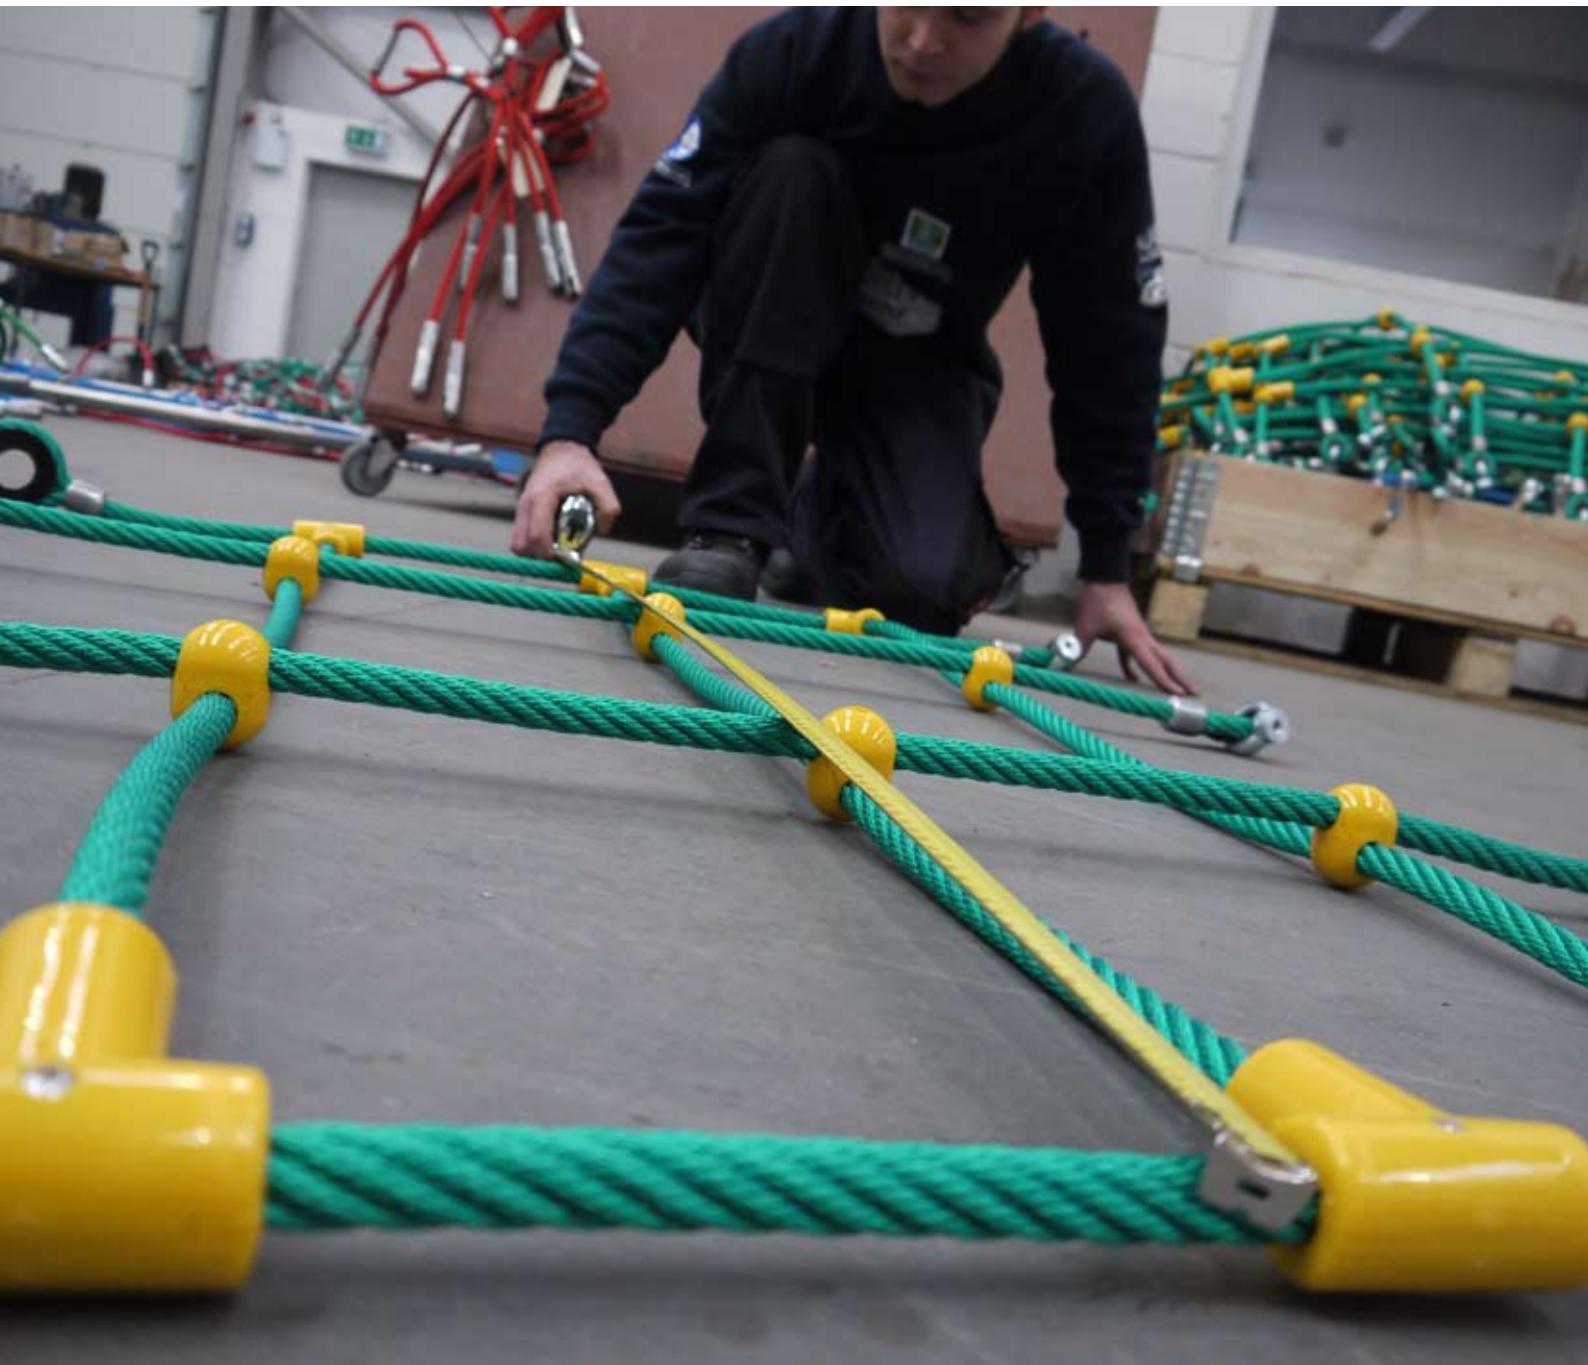

services

We design and manufacture unbranded playground equipment for the playground and Leisure Industry.

Our in house product range varies from Active, Rotating Cone Climbers, Timber and Levitators. We also produce play trail, scramble nets, rope bridges and tunnels to meet your specification. For custom design projects we offer a complete pre-manufacturing consultation service where we are able to advise our clients and utilise our experience in producing bespoke rope structures.

Our newest service, repair and replace, allows trade /councils to replace existing components with new rope structures.